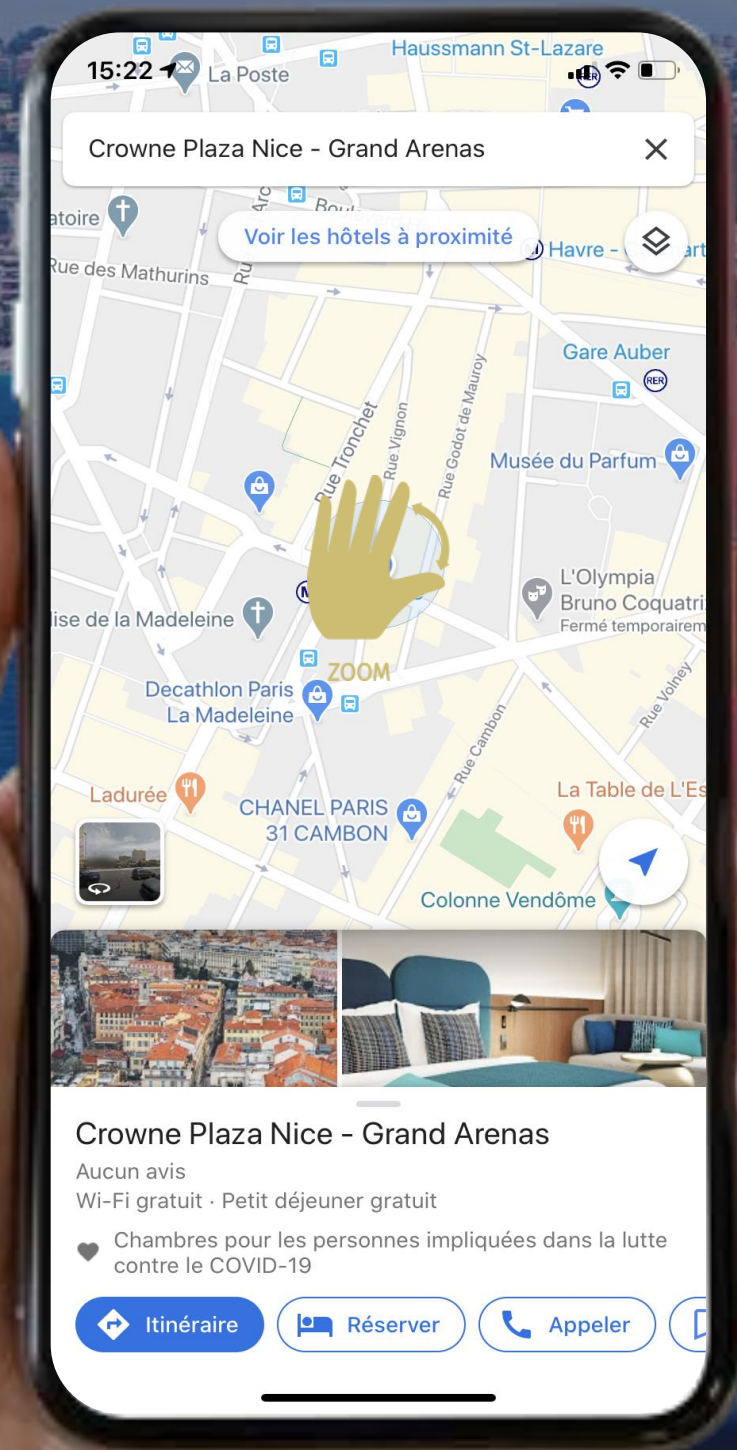

A PERFECT LOCATION FOR A BEST MOBILITY

UNE SITUATION PRIVILÉGIÉE

- Nice Côte d'Azur Airport • 2 min  or 
- Mearelli Training Stadium • 4min 
- Charles Ehrmann Sports Park • 4min 
- Allianz Riviera Stadium • 15 min 
- Arboras Sports Complex • 7min 
- Camille Muffat Olympic Swimming Pool • 6min 