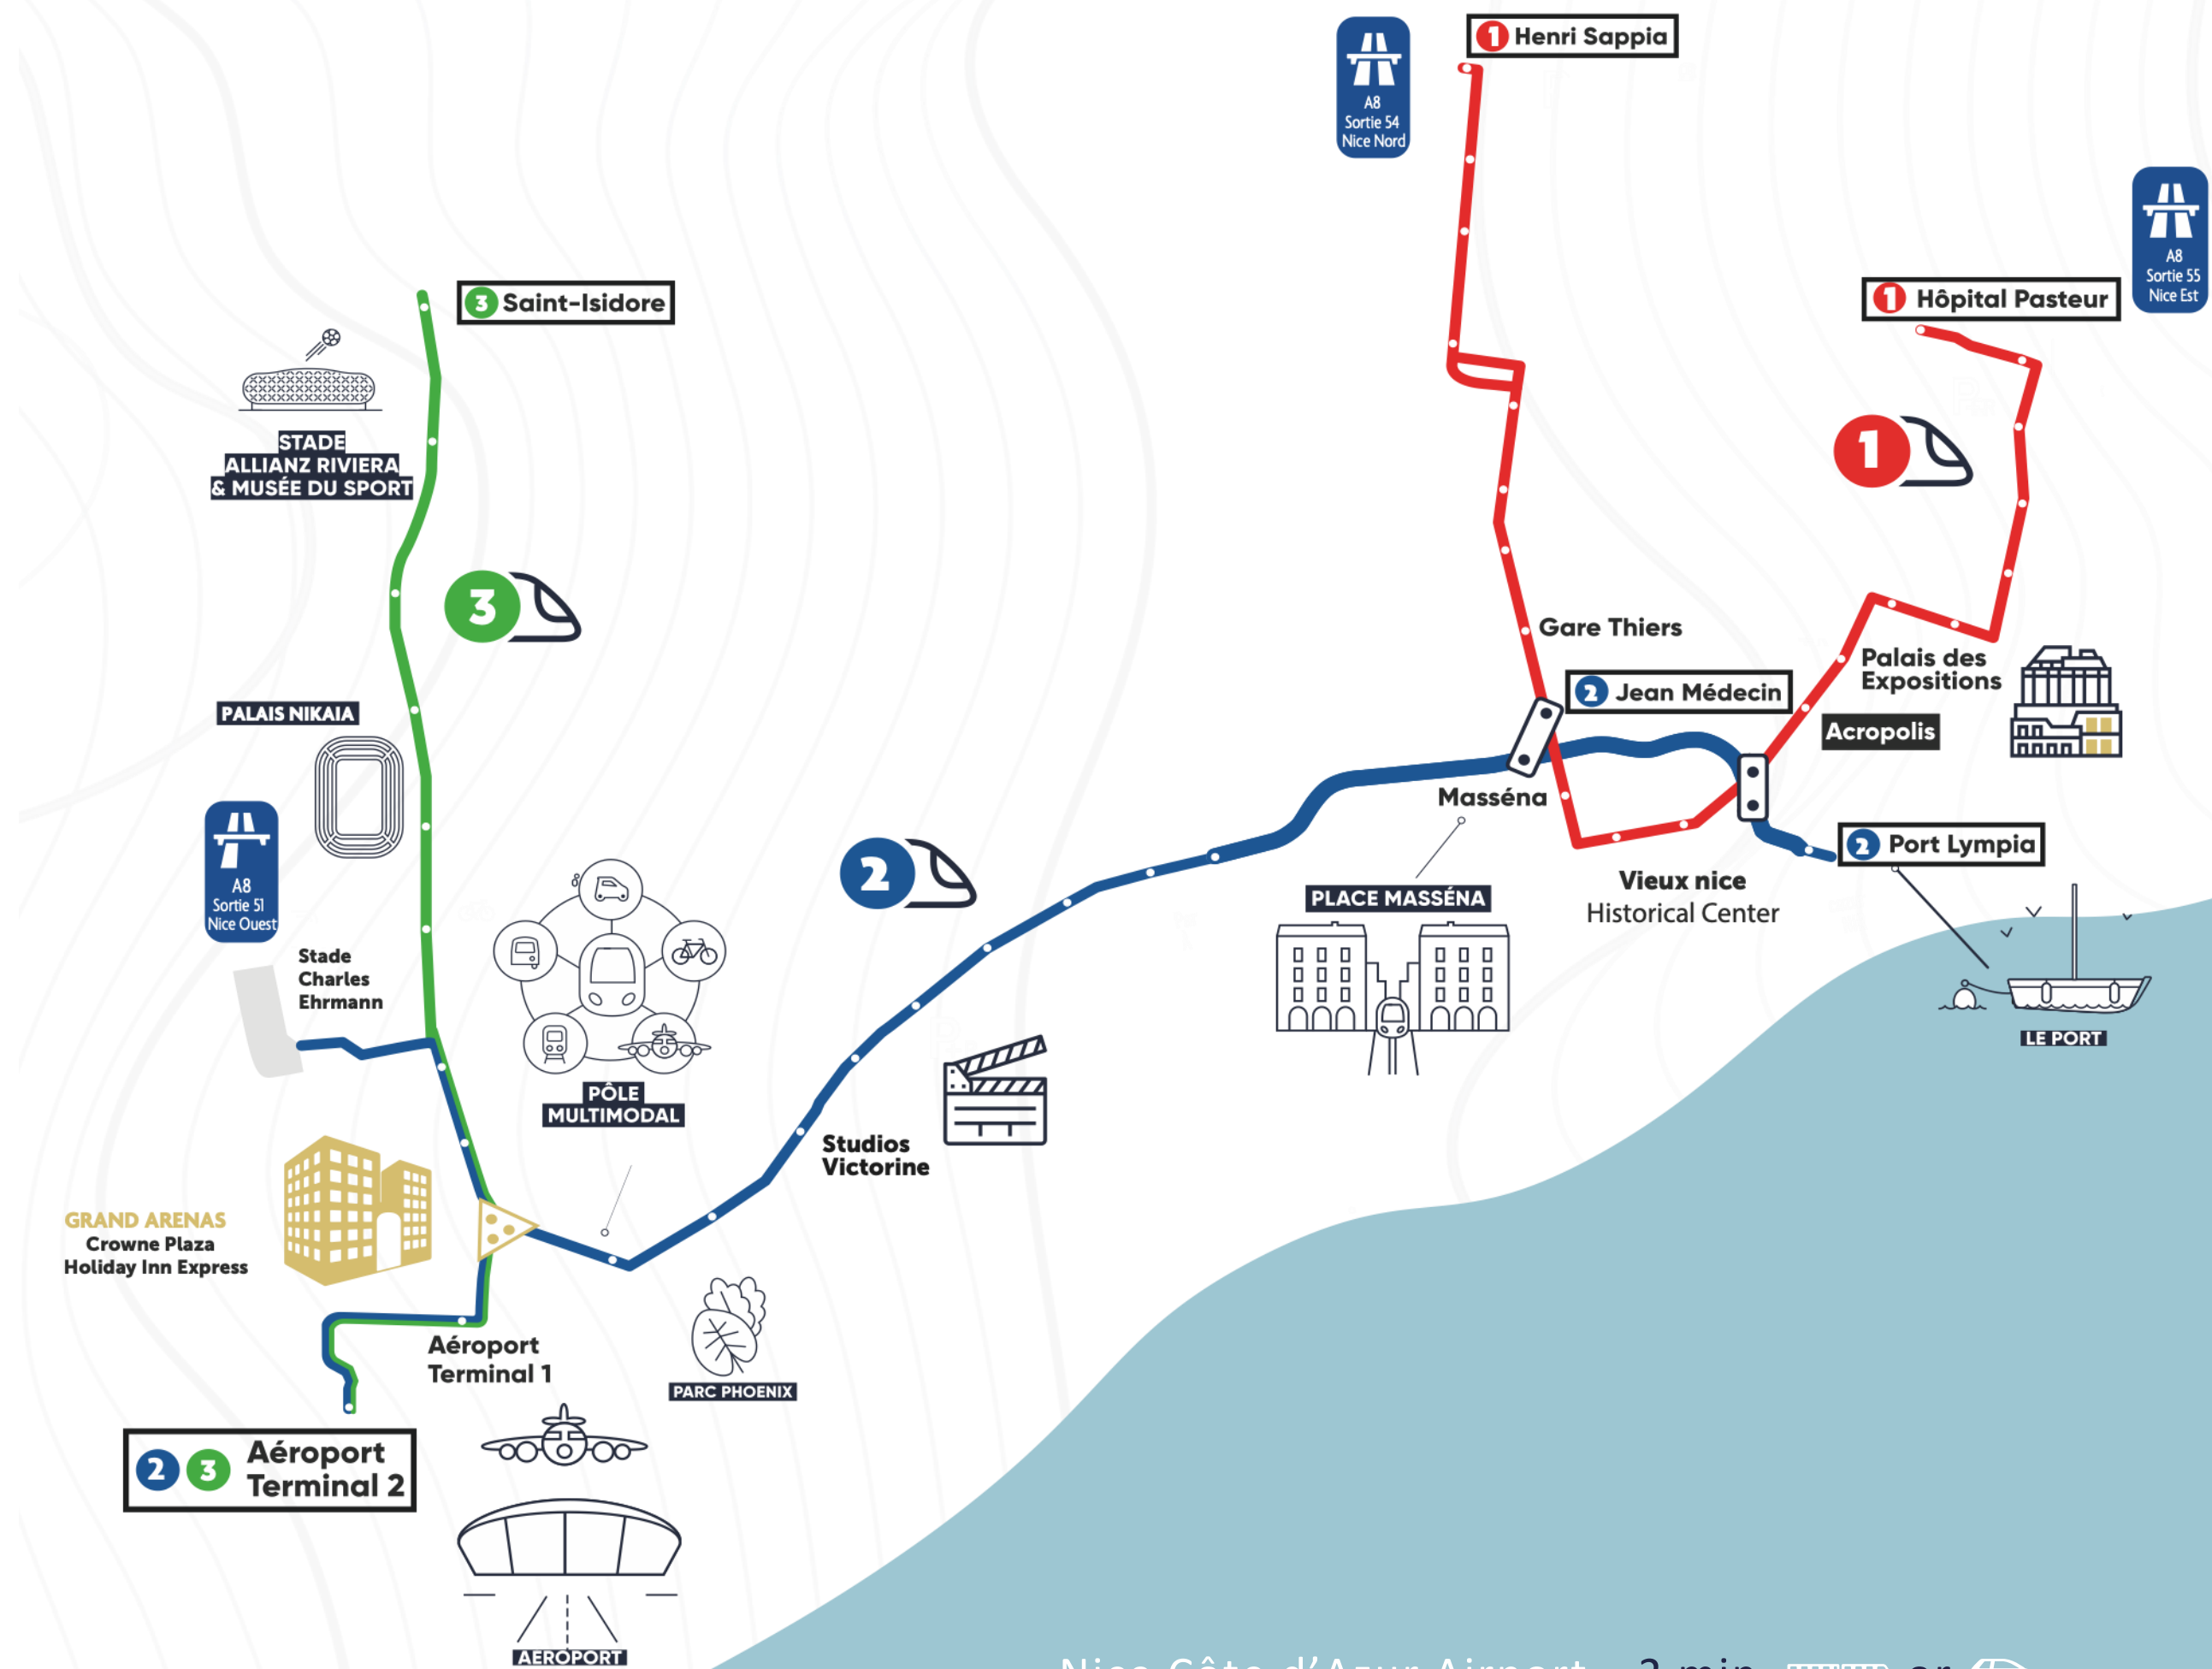

A PERFECT LOCATION FOR A BEST MOBILITY

UNE SITUATION PRIVILÉGIÉE

- Nice Côte d'Azur Airport • 2 min  or 
- Mearelli Training Stadium • 4min 
- Charles Ehrmann Sports Park • 4min 
- Allianz Riviera Stadium • 15 min 
- Arboras Sports Complex • 7min 
- Camille Muffat Olympic Swimming Pool • 6min 

**59 TWIN ROOMS
IN TOTAL**

TO WELCOME ALL YOUR PLAYERS

BUS DROP OFF

TO PARK THE TEAM BUS

**2 MINUTES AWAY
FROM THE AIRPORT**

AMAZING SITUATION

**2 CONNECTED
HOTELS**

FOR YOUR CONFORT